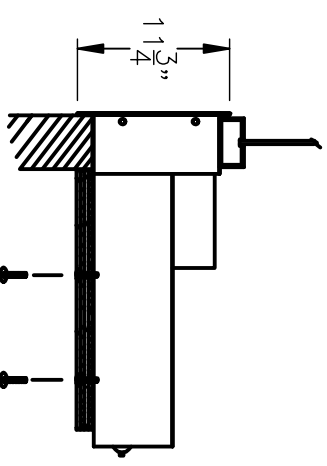

Exterior finish slab

FRONT ELEVATION

SIDE VIEW

DEAL DRAWER MODEL C-110 "WALK UP" ROUGH OPENING DETAIL SHEET			
Quick Tube Systems, Inc.			
832-717-0549		Houston, TX	
05/04/2008	NNS	RAE	C-110
C Drive: Drawings			