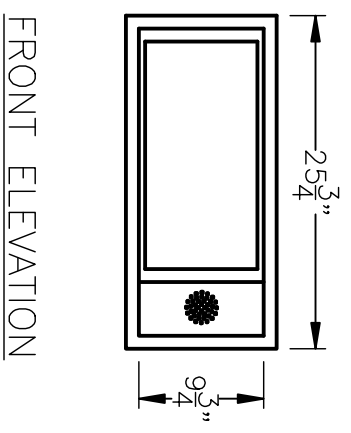

Exterior finish slab

FRONT ELEVATION

SIDE VIEW

DEAL DRAWER MODEL C-110 "WALK UP" ROUGH OPENING DETAIL SHEET			
Quick Tube Systems, Inc.			
832-717-0549		Houston, TX	
05/04/2008	NNS	RAE	C-110
C Drive: Drawings			